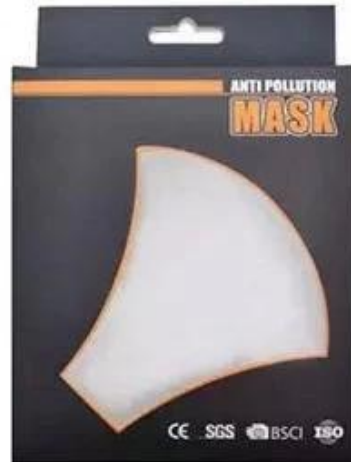

Tampa lavável reutilizável da cara do algodão com anti substituição do filtro da névoa

# Reliable quality

---

Washable

Cotton

Breathable

Environmentally  
friendly

Professional  
testing

Individual  
package

# PACKAGING & SHIPPING

Variety of Package Could be Offer & Accept Customer Customization

OPP bag (No.1)

Black print bag (No.2)

Kraft paper bag (No.3)

Carton case (No.4)

Carton case (No.5)