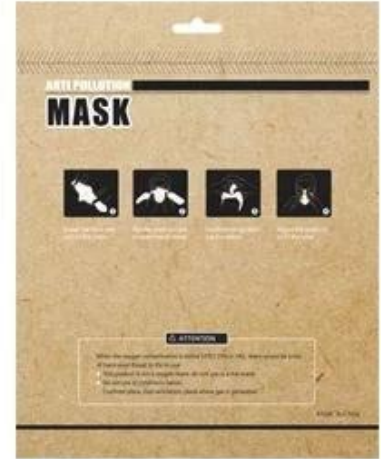

Fodera per il viso in cotone lavabile riutilizzabile con filtro anti-foschia

AAA LEVEL STANDARD

Double Protection

Durable: Over 50 times
Powerful: Anti-bacterial > 99%

Soft skin-friendly

Comfortable
and breathable

Cotton

Breathable

Environmentally
friendly

Professional
testing

Individual
package

PACKAGING & SHIPPING

Variety of Package Could be Offer & Accept Customer Customization

OPP bag (No.1)

Black print bag(No.2)

Kraft paper bag(No.3)

Carton case(No.4)

Carton case(No.5)