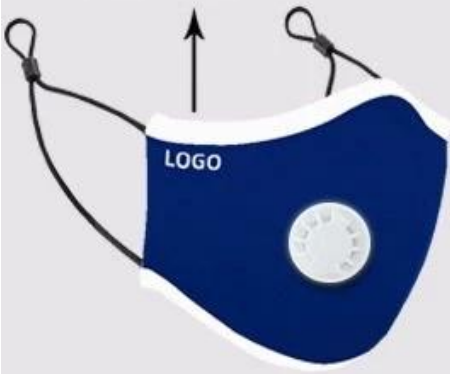

Comfortable
and breathable

1

2
Filters

|| MASK DETAILS AND ACCESSORIES SHOW

Ear loop

Adjustable earloop

TWO EARLOOP
DESIGNS FOR
YOUR OPTION!

choose

άλλη μάσκα που μπορεί να σας αρέσει:

Customized Logo

Customized Logo

Customized Logo

Customized Logo

Customized Logo

Customized Logo

Reliable quality